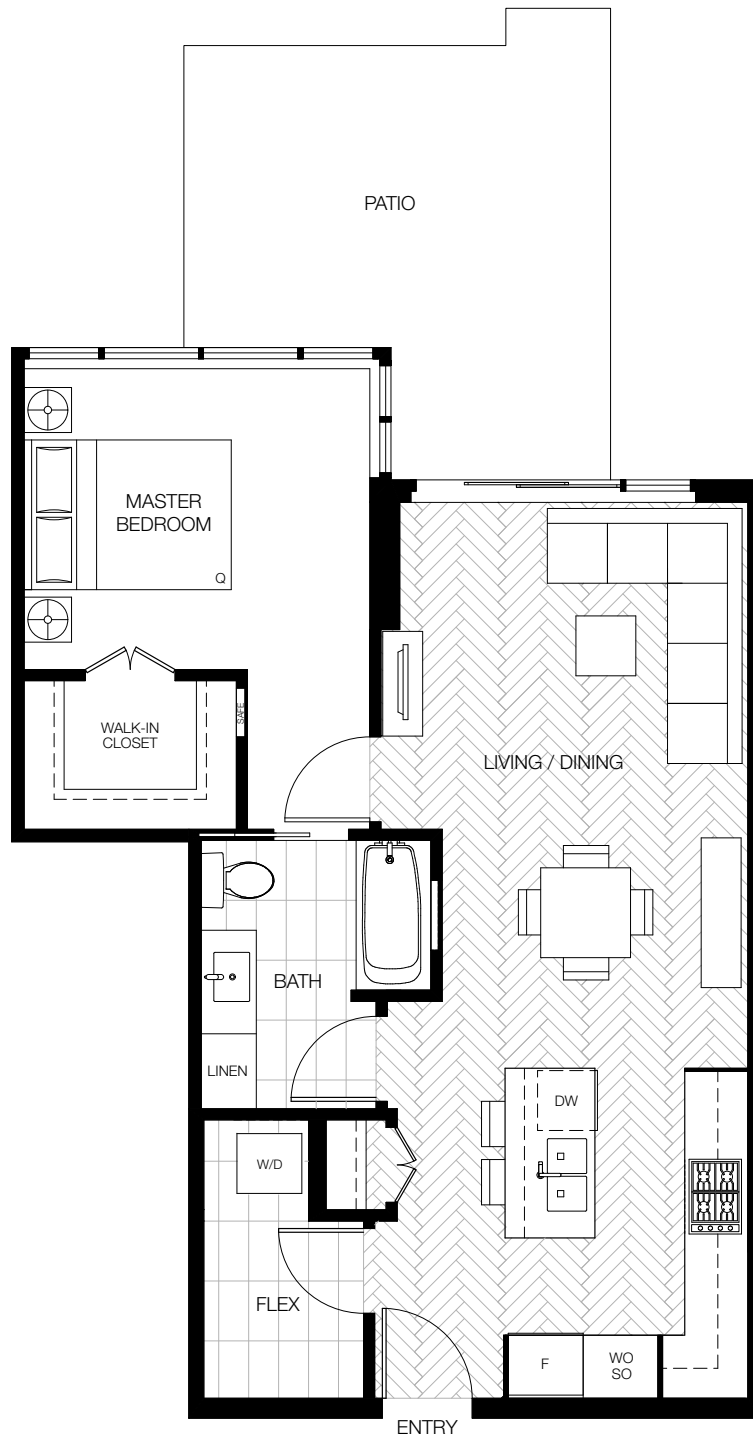

B Plan

1 bedroom, flex + 1 bath
735 square feet

Visit malkingroup.com/reside/ or call 778 737 7562 to register with Malkin Real Estate Group for your private viewing.