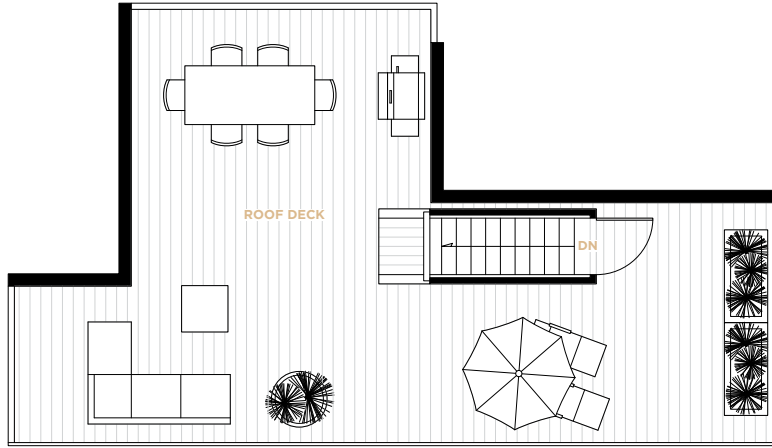

Plan PH1

3 Bed + 3 Bath + Den

Interior: 1205 Sq Ft

Exterior: 795 Sq Ft

Total: 2000 Sq Ft